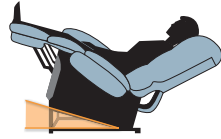

Rejuvenate