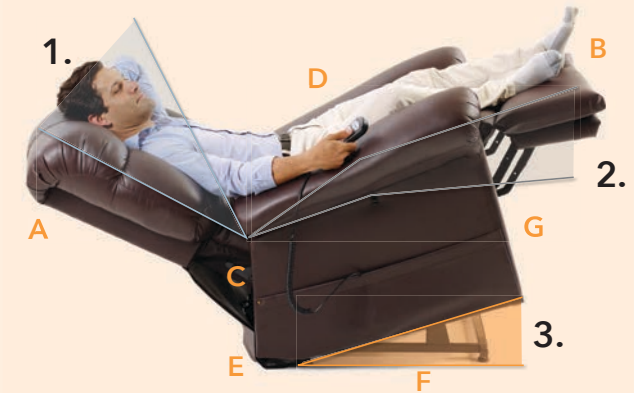

The **Zero Gravity** position mimics the position of astronauts during launch and eliminates pressure by distributing your body's natural weight. This position supports all parts of the body equally so you can physically decompress after a long day by gliding into stress-free comfort and experience a natural relaxation with minimum muscle tension.

The **Rejuvenate** position is an extreme Zero Gravity position that only our patented Twilight Technology can provide using our third motor to create a tilting motion. A unique healthy position, its cradle-like feeling allows for refreshing circulation, elevating the feet above the heart and the head above the hips. Restful sleep and relief from Edema, Sleep Apnea, and Acid Reflux are among the many benefits our customers tell us they have experienced while enjoying this position. *Available on PR514 & PR405 only.*

The therapeutic **Trendelenburg**, or Lay Flat, position was created to improve circulation in the body. Once in the Zero Gravity position, the power recliner can further elevate the legs and feet above the heart to increase blood flow and release tension from the lower extremities. A body in this position receives an elongation of the lumbar area for a rejuvenating stretch.

TWILIGHT

POSITIONING YOU FOR LIFE

- **A** Unlimited relaxation without being in a lay flat position
- **B** Amplified leg elevation for increased circulation and wellness
- **C** Adjustable body weight distribution, creating a weightless, stress-free experience for better ergonomic support and wellness
- **D** Unlimited customizable positioning with memory capabilities
- **E** Adjustable seat and tilt movement for a personalized reclining experience
- **F** Lifetime warranty on all frames, wooden and metal
- **G** Full lift capability at no additional charge

1. BACK MOTOR

Adjusts back positioning

2. SEAT MOTOR

Controls the footrest movement the patented movement of the rising seat box

3. TILT MOTOR

Activates Twilight technology, a tilting movement that provides a weightless experience