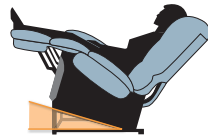

Elevate & Circulate

 **GOLDEN**

POSITIONING YOU FOR LIFE

Up

TV

TV in Twilight

Lounge in Twilight

Lounge Reclined in Twilight

Golden makes life luxuriously easy. No matter what position our power lift recliner is in, you can be standing easily with the touch of a button. Answer the door, check an item on the stove, or stand to greet your loved one. A gentle lift is provided by the seat back automatically opening so you don't experience a pushing motion. You don't have to activate your leg muscles until you're ready to exit.

The **TV watching position** offers the most comfortable, neutral posture for upright relaxation. A body in this position is recharged with ergonomic upper body support and comfort. You can rest your feet out in front and bend your knees while relaxing your back muscles with no stress on the lumbar region. Our chairs have a unique, active shear-reducing seat box with four-way motion (up, down, forward and back) eliminating pressure on the back.